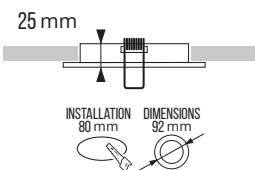

IP20 IK02 GU10 220V
230V

DIMENSIONS

COLORS

ACCESSORIES

COMPATIBLE LAMPS

OPTIONS

SPECIFICATIONS

ITEM CODE	DESCRIPTION	EQUIVALENT	COLOR
4600161	Alpha MR16 Spot White Ø92mm Cutout Ø80mm 40° Tilttable (Incl. GU10 Fitting)	50W HAL	White
4600178	Alpha MR16 Spot Black Ø92mm Cutout Ø80mm 40° Tilttable (Incl. GU10 Fitting)	50W HAL	Black
4600154	Alpha MR16 Spot Aluminum Ø92mm Cutout Ø80mm 40° Tilttable (Incl. GU10 Fitting)	50W HAL	Brushed Alu
4600185	Alpha MR16 Spot Nickel Ø92mm Cutout Ø80mm 40° Tilttable (Incl. GU10 Fitting)	50W HAL	Nickel
4608266	Alpha MR16 Spot Gold Ø92mm Cutout Ø80mm 40° Tilttable (Incl. GU10 Fitting)	50W HAL	Gold

TECHNICAL DATA

ELECTRICAL DATA	
Voltage (V)	220-240
Frequency (Hz)	50/60
Max. Power (W)	50
Operating mode	GU10 fitting (included)
Electrical connection	2x 0.75mm ² wire

COLORS & MATERIALS	
Color (Housing)	White, Black, Aluminum, Nickel, Gold
Material (Housing)	Aluminum

CERTIFICATES & STANDARDS

Fixture certificates	CE
Ingress protection	IP20
Protection class IK	IK02

CAPABILITIES

Type of connection	GU10 with 18cm cable
Installation	40° Tilttable

PRAGMALUX

All rights reserved. Pragmalux - PDL Lighting Group B.V. retains the right to modify product specifications without any prior notice or obligation and does not assume any liability for any consequences of using this document. Subject to errors and printing errors. Luminous flux tolerance: +/- 10%. Power consumption tolerance: +/- 10%.