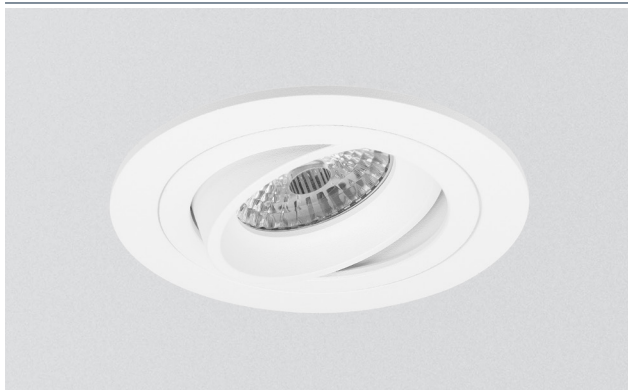

ALPHA LED GU10 SPOT

PRAGMALUX
PROFESSIONAL LIGHTING

3 PRAGMALUX
YEAR
WARRANTY

KEY FEATURES

- High quality recessed spot made of aluminum
- 360° rotatable and 40° tiltable
- Removable inner ring for easy installation
- Powder coating finish

IP20 IK02 GU10 220V
230V

DIMENSIONS

COLORS

ACCESSORIES

COMPATIBLE LAMPS

OPTIONS

SPECIFICATIONS

ITEM CODE	DESCRIPTION	EQUIVALENT	COLOR
4600161	Alpha MR16 Spot White Ø92mm Cutout Ø80mm 40° Tilttable (Incl. GU10 Fitting)	50W HAL	White
4600178	Alpha MR16 Spot Black Ø92mm Cutout Ø80mm 40° Tilttable (Incl. GU10 Fitting)	50W HAL	Black
4600154	Alpha MR16 Spot Aluminum Ø92mm Cutout Ø80mm 40° Tilttable (Incl. GU10 Fitting)	50W HAL	Brushed Alu
4600185	Alpha MR16 Spot Nickel Ø92mm Cutout Ø80mm 40° Tilttable (Incl. GU10 Fitting)	50W HAL	Nickel
4608266	Alpha MR16 Spot Gold Ø92mm Cutout Ø80mm 40° Tilttable (Incl. GU10 Fitting)	50W HAL	Gold

TECHNICAL DATA

ELECTRICAL DATA	
Voltage (V)	220-240
Frequency (Hz)	50/60
Max. Power (W)	50
Operating mode	GU10 fitting (included)
Electrical connection	2x 0.75mm ² wire

COLORS & MATERIALS	
Color (Housing)	White, Black, Aluminum, Nickel, Gold
Material (Housing)	Aluminum

CERTIFICATES & STANDARDS

Fixture certificates	CE
Ingress protection	IP20
Protection class IK	IK02

CAPABILITIES

Type of connection	GU10 with 18cm cable
Installation	40° Tilttable

PRAGMALUX

All rights reserved. Pragmalux - PDL Lighting Group B.V. retains the right to modify product specifications without any prior notice or obligation and does not assume any liability for any consequences of using this document. Subject to errors and printing errors. Luminous flux tolerance: +/- 10%. Power consumption tolerance: +/- 10%.