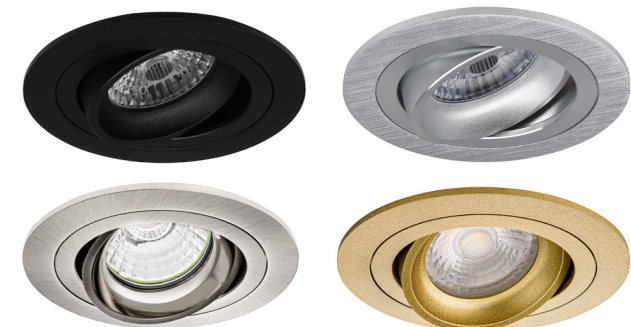

ALPHA LED GU10 SPOT

PRAGMALUX
PROFESSIONAL LIGHTING

3 PRAGMALUX
YEAR
WARRANTY

KEY FEATURES

- High quality recessed spot made of aluminum
- 360° rotatable and 40° tiltable
- Removable inner ring for easy installation
- Powder coating finish

IP20 IK02 GU10 220V
230V

DIMENSIONS

COLORS

ACCESSORIES

COMPATIBLE LAMPS

OPTIONS

SPECIFICATIONS

ITEM CODE	DESCRIPTION	EQUIVALENT	COLOR
4600161	Alpha MR16 Spot White Ø92mm Cutout Ø80mm 40° Tilttable (Incl. GU10 Fitting)	50W HAL	White
4600178	Alpha MR16 Spot Black Ø92mm Cutout Ø80mm 40° Tilttable (Incl. GU10 Fitting)	50W HAL	Black
4600154	Alpha MR16 Spot Aluminum Ø92mm Cutout Ø80mm 40° Tilttable (Incl. GU10 Fitting)	50W HAL	Brushed Alu
4600185	Alpha MR16 Spot Nickel Ø92mm Cutout Ø80mm 40° Tilttable (Incl. GU10 Fitting)	50W HAL	Nickel
4608266	Alpha MR16 Spot Gold Ø92mm Cutout Ø80mm 40° Tilttable (Incl. GU10 Fitting)	50W HAL	Gold

TECHNICAL DATA

ELECTRICAL DATA	
Voltage (V)	220-240
Frequency (Hz)	50/60
Max. Power (W)	50
Operating mode	GU10 fitting (included)
Electrical connection	2x 0.75mm ² wire

COLORS & MATERIALS	
Color (Housing)	White, Black, Aluminum, Nickel, Gold
Material (Housing)	Aluminum

CERTIFICATES & STANDARDS

Fixture certificates	CE
Ingress protection	IP20
Protection class IK	IK02

CAPABILITIES

Type of connection	GU10 with 18cm cable
Installation	40° Tilttable

PRAGMALUX

All rights reserved. Pragmalux - PDL Lighting Group B.V. retains the right to modify product specifications without any prior notice or obligation and does not assume any liability for any consequences of using this document. Subject to errors and printing errors. Luminous flux tolerance: +/- 10%. Power consumption tolerance: +/- 10%.